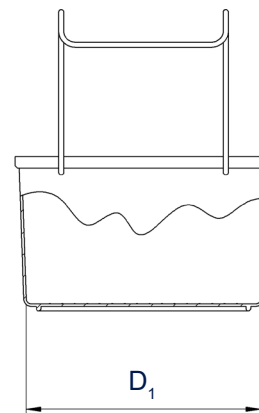

Product Information

Elmasonic Accessories - Inserts

Hostal tub

- for cleaning of smallest parts
- protects sensitive parts from damage

	Small		Big	Big with long temples
Order number	2070390000		207040000	2070600000
Ext. dimension W / D / H (mm)	185 / 105 / 95		280 / 105 / 100	280 / 105 / 125
Int. dimension W ₁ / D ₁ / H ₁ (mm)	90 / 90 / 55		195 / 90 / 55	
Hole diameter Dia (mm)	2			
Suitable for	15	20	30	40
• Elmasonic Easy		•	•	•
• Elmasonic Select			•	•
• Elmasonic P			•	

The drawings are merely included as a visualization aid and are not true to scale.

Technical specifications serve as orientation values and are subject to tolerances due to production and manufacturing. Proper operation can only be guaranteed when using original Elma Units.

Elmasonic Accessories - Inserts

Hostal tub

Dimension definition

The drawings are merely included as a visualization aid and are not true to scale.

Technical specifications serve as orientation values and are subject to tolerances due to production and manufacturing. Proper operation can only be guaranteed when using original Elma Units.