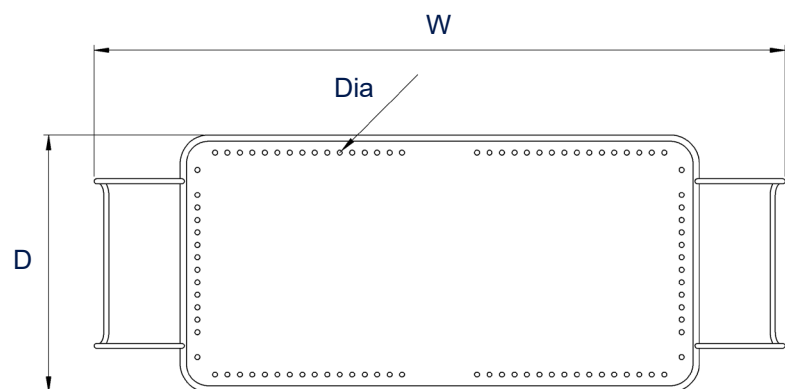

Product Information

Elmasonic Accessories - Inserts

Hostal tub

- for cleaning of smallest parts
- protects sensitive parts from damage

	Small		Big	Big with long temples
Order number	2070390000		207040000	2070600000
Ext. dimension W / D / H (mm)	185 / 105 / 95		280 / 105 / 100	280 / 105 / 125
Int. dimension W ₁ / D ₁ / H ₁ (mm)	90 / 90 / 55		195 / 90 / 55	
Hole diameter Dia (mm)	2			
Suitable for	15	20	30	40
• Elmasonic Easy		•	•	•
• Elmasonic Select			•	•
• Elmasonic P			•	

The drawings are merely included as a visualization aid and are not true to scale.

Technical specifications serve as orientation values and are subject to tolerances due to production and manufacturing. Proper operation can only be guaranteed when using original Elma Units.

Elmasonic Accessories - Inserts

Hostal tub

Dimension definition

The drawings are merely included as a visualization aid and are not true to scale.

Technical specifications serve as orientation values and are subject to tolerances due to production and manufacturing. Proper operation can only be guaranteed when using original Elma Units.