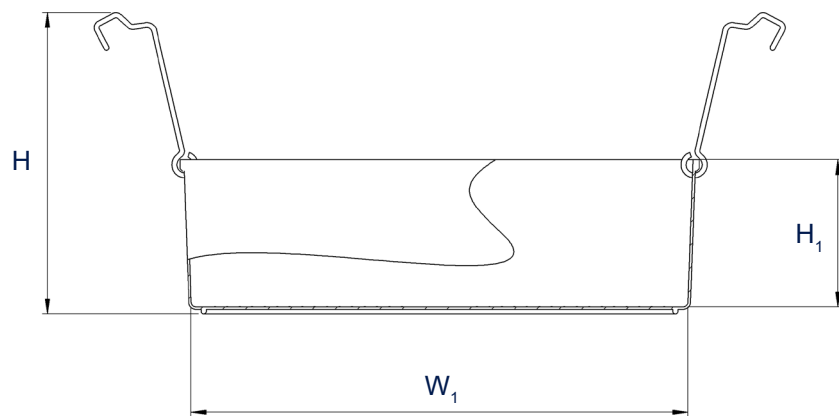

Product Information

Elmasonic Accessories - Inserts

Hostal tub

- for cleaning of smallest parts
- protects sensitive parts from damage

	Small		Big	Big with long temples
Order number	2070390000		207040000	2070600000
Ext. dimension W / D / H (mm)	185 / 105 / 95		280 / 105 / 100	280 / 105 / 125
Int. dimension W ₁ / D ₁ / H ₁ (mm)	90 / 90 / 55		195 / 90 / 55	
Hole diameter Dia (mm)	2			
Suitable for	15	20	30	40
• Elmasonic Easy		•	•	•
• Elmasonic Select			•	•
• Elmasonic P			•	

The drawings are merely included as a visualization aid and are not true to scale.

Technical specifications serve as orientation values and are subject to tolerances due to production and manufacturing. Proper operation can only be guaranteed when using original Elma Units.

Elmasonic Accessories - Inserts

Hostal tub

Dimension definition

The drawings are merely included as a visualization aid and are not true to scale.

Technical specifications serve as orientation values and are subject to tolerances due to production and manufacturing. Proper operation can only be guaranteed when using original Elma Units.