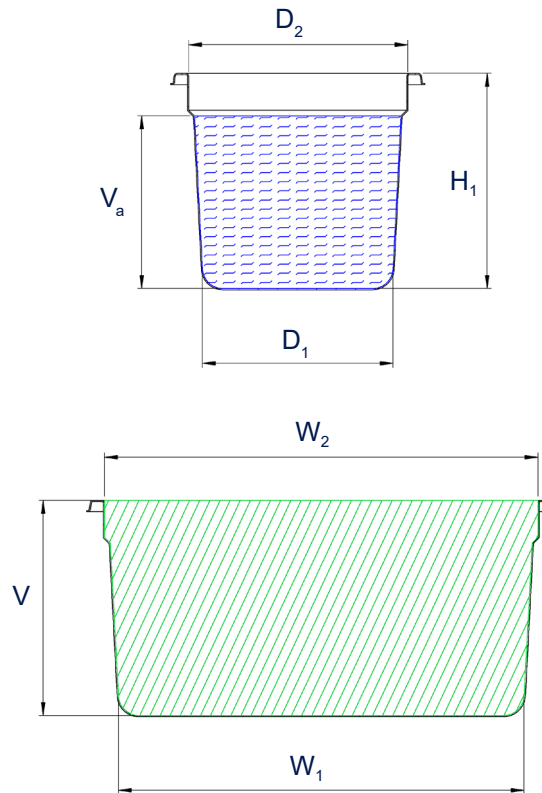

Elmasonic Accessory - Elma Sink

Rinsing device

Technical Data - Mechanics

Unit size	S		M	L			XL	
Total capacity V (l)	3,9		5,9	17,8			27,5	
Recom. operating capacity V _a (l)	2,9		4,3	14,2			22,0	
Unit ext. dimensions W / D / H (mm)	305 / 155 / 220		365 / 170 / 270	395 / 315 / 325			565 / 315 / 325	
Opening dimensions W ₂ / D ₂ (mm)	235 / 135		300 / 150	325 / 295			500 / 295	
Tank int. dimensions W ₁ / D ₁ / H ₁ (mm)	215 / 115 / 145		280 / 130 / 145	300 / 270 / 195			475 / 270 / 195	
Weight (kg)	2,0		2,8	4,7			6,1	
Connection thread drain (Zoll)	--			3/8				
Drain hose - ID (mm)	--			12				
Basket int. dimensions W ₃ / D ₃ / H ₃ (mm)	195 / 105 / 50	195 / 105 / 95	255 / 105 / 95	250 / 195 / 90	250 / 195 / 135	280 / 255 / 135	450 / 255 / 55	450 / 255 / 135
Total basket loading (kg)	1,0	3,0	5,0	6,0	7,0	8,0	7,0	10,0

Elmasonic Accessory - Elma Sink

Rinsing device

Dimension definition

Unit ext. dimensions

Tank int. dimensions

V_a : recommended operating capacity of the cleaning tank
(The actual operating capacity depends on the load.)

Basket int. dimensions

The drawings are meant as a visualization aid and are not true to scale.

Technical specifications serve as orientation values and are subject to tolerances due to production and manufacturing. Proper operation can only be guaranteed when using original Elma accessories.