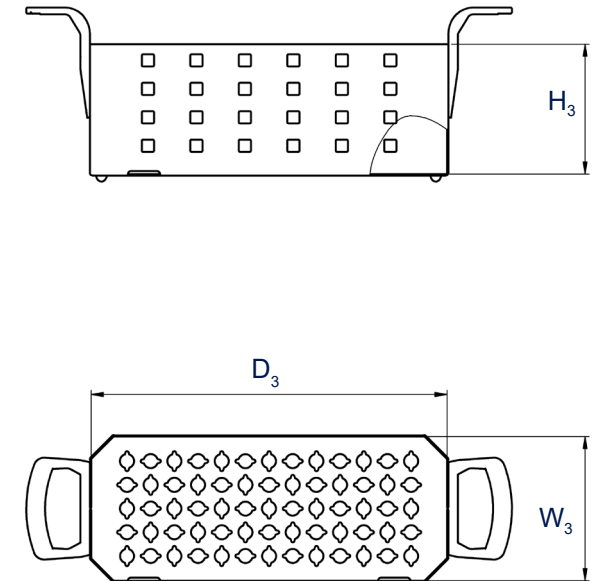

Unit size	S	M	L	XL
Order number	1113839	1113840	1113841	1113843
Tub size	40	60	180	300
passende Korbgröße				
20		2 x		
30	1 x			
40	1 x			
60		1 x	2 x	4 x
80			1 x	2 x
100				2 x
120			1 x	2 x
150				1 x
180			1 x	1 x
300				1 x

Elmasonic Accessory - Elma Sink

Rinsing device

Technical Data - Mechanics

Unit size	S		M	L			XL	
Total capacity V (l)	3,9		5,9	17,8			27,5	
Recom. operating capacity V _a (l)	2,9		4,3	14,2			22,0	
Unit ext. dimensions W / D / H (mm)	305 / 155 / 220		365 / 170 / 270	395 / 315 / 325			565 / 315 / 325	
Opening dimensions W ₂ / D ₂ (mm)	235 / 135		300 / 150	325 / 295			500 / 295	
Tank int. dimensions W ₁ / D ₁ / H ₁ (mm)	215 / 115 / 145		280 / 130 / 145	300 / 270 / 195			475 / 270 / 195	
Weight (kg)	2,0		2,8	4,7			6,1	
Connection thread drain (Zoll)	--			3/8				
Drain hose - ID (mm)	--			12				
Basket int. dimensions W ₃ / D ₃ / H ₃ (mm)	195 / 105 / 50	195 / 105 / 95	255 / 105 / 95	250 / 195 / 90	250 / 195 / 135	280 / 255 / 135	450 / 255 / 55	450 / 255 / 135
Total basket loading (kg)	1,0	3,0	5,0	6,0	7,0	8,0	7,0	10,0

Elmasonic Accessory - Elma Sink

Rinsing device

Dimension definition

Unit ext. dimensions

Tank int. dimensions

V_a : recommended operating capacity of the cleaning tank
(The actual operating capacity depends on the load.)

Basket int. dimensions

The drawings are meant as a visualization aid and are not true to scale.

Technical specifications serve as orientation values and are subject to tolerances due to production and manufacturing. Proper operation can only be guaranteed when using original Elma accessories.