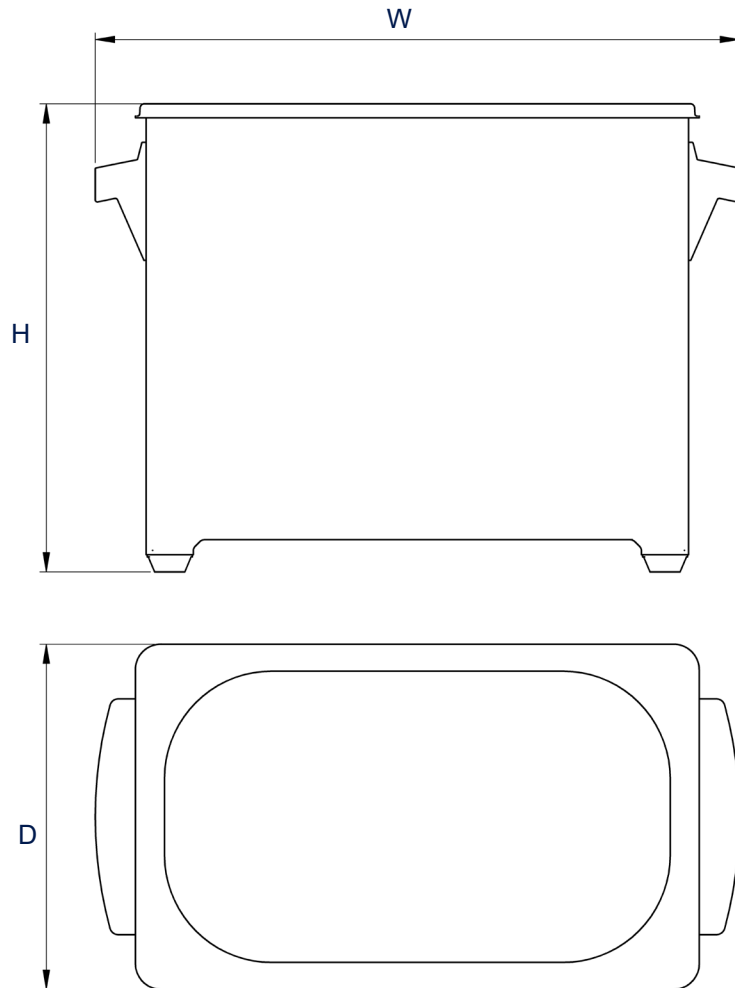

Unit size	S	M	L	XL
Order number	1113839	1113840	1113841	1113843
Tub size	40	60	180	300
passende Korbgröße				
20		2 x		
30	1 x			
40	1 x			
60		1 x	2 x	4 x
80			1 x	2 x
100				2 x
120			1 x	2 x
150				1 x
180			1 x	1 x
300				1 x

Elmasonic Accessory - Elma Sink

Rinsing device

Technical Data - Mechanics

Unit size	S		M	L			XL	
Total capacity V (l)	3,9		5,9	17,8			27,5	
Recom. operating capacity V _a (l)	2,9		4,3	14,2			22,0	
Unit ext. dimensions W / D / H (mm)	305 / 155 / 220		365 / 170 / 270	395 / 315 / 325			565 / 315 / 325	
Opening dimensions W ₂ / D ₂ (mm)	235 / 135		300 / 150	325 / 295			500 / 295	
Tank int. dimensions W ₁ / D ₁ / H ₁ (mm)	215 / 115 / 145		280 / 130 / 145	300 / 270 / 195			475 / 270 / 195	
Weight (kg)	2,0		2,8	4,7			6,1	
Connection thread drain (Zoll)	--			3/8				
Drain hose - ID (mm)	--			12				
Basket int. dimensions W ₃ / D ₃ / H ₃ (mm)	195 / 105 / 50	195 / 105 / 95	255 / 105 / 95	250 / 195 / 90	250 / 195 / 135	280 / 255 / 135	450 / 255 / 55	450 / 255 / 135
Total basket loading (kg)	1,0	3,0	5,0	6,0	7,0	8,0	7,0	10,0

Elmasonic Accessory - Elma Sink

Rinsing device

Dimension definition

Unit ext. dimensions

Tank int. dimensions

V_a : recommended operating capacity of the cleaning tank
(The actual operating capacity depends on the load.)

Basket int. dimensions

The drawings are meant as a visualization aid and are not true to scale.

Technical specifications serve as orientation values and are subject to tolerances due to production and manufacturing. Proper operation can only be guaranteed when using original Elma accessories.