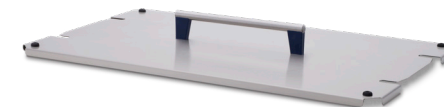

Product Information

Elmasonic Accessories - Covers

Stainless steel lid

- reduce the noise of the ultrasonic cleaning
- save energy and costs by reducing waste heat and collecting / recirculating the water vapour

	30	40	60	100	120	150	180	300	500	900
Order number	1111930		1111931	1111932		1111933	1111934	1111933	1082096	1082091
External dimensions W / D / H (mm)	265 / 160 / 55		325 / 175 / 55	325 / 265 / 55		530 / 325 / 55	355 / 325 / 55	530 / 325 / 55	540 / 370 / 50	650 / 550 / 50
Suitable for	30	40	60	100	120	150	180	300	500	900
• Elmasonic Easy	•	•	•	•	•		•	•		
• Elmasonic Select	•	•	•	•	•	•	•	•	•	•
• Elmasonic P	•		•	•	•		•	•		

Elmasonic Accessories - Covers

Stainless steel lid

Dimension definition

The drawings are meant as a visualization aid and are not true to scale.

Technical specifications serve as orientation values and are subject to tolerances due to production and manufacturing. Proper operation can only be guaranteed when using original Elma devices.