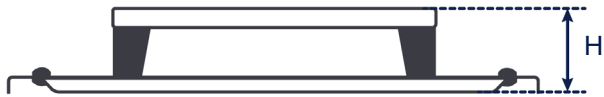

	30	40	60	100	120	150	180	300	500	900
Order number	1111930		1111931	1111932		1111933	1111934	1111933	1082096	1082091
External dimensions W / D / H (mm)	265 / 160 / 55		325 / 175 / 55	325 / 265 / 55		530 / 325 / 55	355 / 325 / 55	530 / 325 / 55	540 / 370 / 50	650 / 550 / 50
Suitable for	30	40	60	100	120	150	180	300	500	900
• Elmasonic Easy	•	•	•	•	•		•	•		
• Elmasonic Select	•	•	•	•	•	•	•	•	•	•
• Elmasonic P	•		•	•	•		•	•		

Technical specifications serve as orientation values and are subject to tolerances due to production and manufacturing. Proper operation can only be guaranteed when using original Elma accessories.

Product Information

Elmasonic Accessories - Covers

Stainless steel lid

Dimension definition

The drawings are meant as a visualization aid and are not true to scale.

Technical specifications serve as orientation values and are subject to tolerances due to production and manufacturing. Proper operation can only be guaranteed when using original Elma devices.