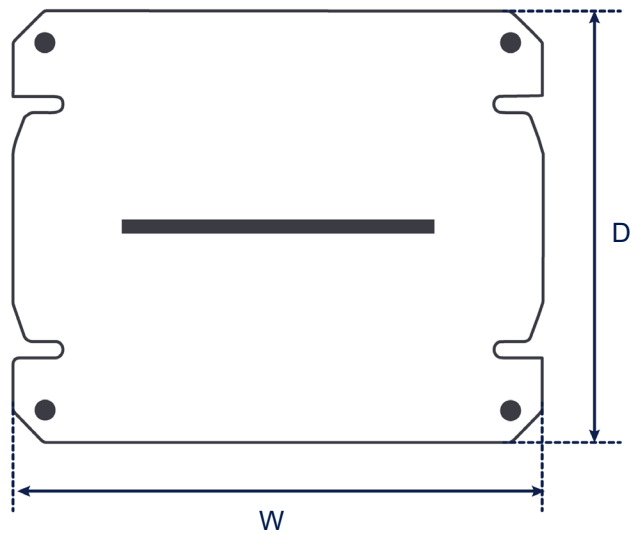

	30	40	60	100	120	150	180	300	500	900
Order number	1111930		1111931	1111932		1111933	1111934	1111933	1082096	1082091
External dimensions W / D / H (mm)	265 / 160 / 55		325 / 175 / 55	325 / 265 / 55		530 / 325 / 55	355 / 325 / 55	530 / 325 / 55	540 / 370 / 50	650 / 550 / 50
Suitable for	30	40	60	100	120	150	180	300	500	900
• Elmasonic Easy	•	•	•	•	•		•	•		
• Elmasonic Select	•	•	•	•	•	•	•	•	•	•
• Elmasonic P	•		•	•	•		•	•		

Elmasonic Accessories - Covers

Stainless steel lid

Dimension definition

The drawings are meant as a visualization aid and are not true to scale.

Technical specifications serve as orientation values and are subject to tolerances due to production and manufacturing. Proper operation can only be guaranteed when using original Elma devices.