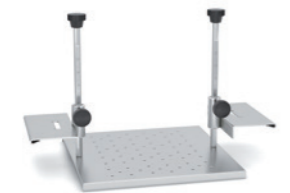

# Accessories for Immersion circulators IKA ICC

Tube rack, 13 mm, S, stainless

Variable rack, ICC, ML, stainless

Variable bottom, ICC, L, stainless

Bottom plate L

Floating tube rack 1

Floating globes, PP

WH10