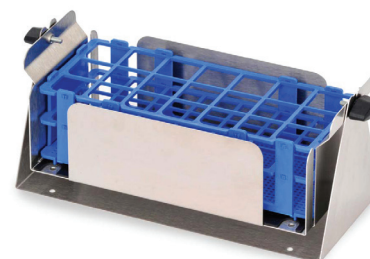

Accessories Heavy Duty Orbital Shakers

Accessories for Universal Platform, 91 × 61 cm, S/S (Item No. 30400059)	Description	Max per Platform
30400084	Flask Clamp, 10 mL	336
30400085	Flask Clamp, 25 mL	160
30400086	Flask Clamp, 50 mL	94
30400087	Flask Clamp, 125 mL	61
30400088	Flask Clamp, 250 mL	64
30400089	Flask Clamp, 500 mL	40
30400090	1 Liter Erlenmeyer Flask Clamp	24
30400091	2 Liter Erlenmeyer Flask Clamp	14
30400092	2.8 Liter Erlenmeyer Flask Clamp	7
30400093	3 Liter Erlenmeyer Flask Clamp	7
30400094	4 Liter Erlenmeyer Flask Clamp	9
30400095	5 Liter Erlenmeyer Flask Clamp	7
30400096	6 Liter Erlenmeyer Flask Clamp	7
30400097	500 mL Media Bottle Clamp	40
30400098	1000 mL Media Bottle Clamp	30
30400099	Flask Clamp PVC 125 mL	61
30400100	Flask Clamp PVC 250 mL	55
30400101	Flask Clamp PVC 500 mL	38
30400102	Flask Clamp PVC 1000 mL	22
30400103	Flask Clamp PVC 2000 mL	13
30400105	Test Tube Rack 13 mm Pivoting	6
30400106	Test Tube Rack 16 mm Pivoting	6
30400107	Test Tube Rack 20 mm Pivoting	6
30400108	Test Tube Rack 25 mm Pivoting	6
30400109	Test Tube Rack 30 mm Pivoting	6
30400110	Test Tube Rack 10-14 mm Stationary	5
30400111	Test Tube Rack 16-20 mm Stationary	5
30400112	Test Tube Rack 21-25 mm Stationary	5
30400113	Test Tube Rack 50 mL Tubes Stationary	5
30400114	Micro Tube Rack	7
30400115	Test Tube Rack 10-13 mm Diameter	7
30400116	Test Tube Rack 14-16 mm Diameter	7
30400117	Test Tube Rack 18-20 mm Diameter	7
30400118	Test Tube Rack 22-25 mm Diameter	7
30400119	Test Tube Rack For 15 mL Tubes	7
30400120	Test Tube Rack For 50 mL Tubes	7
30400104	Clamp Microplate Stainless Steel	36
30400065	Rubber Mat, 61 × 91 cm	1

30400059
Universal Platform, 91 × 61 cm

30400109
Test Tube Rack 30 mm Pivoting

30400120
Test Tube Rack For 50 mL Tubes

30400065
Rubber Mat, 61 × 91 cm