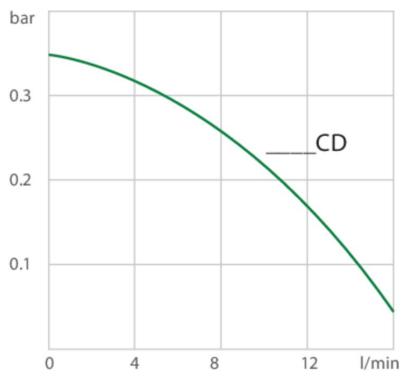

Pump capacity